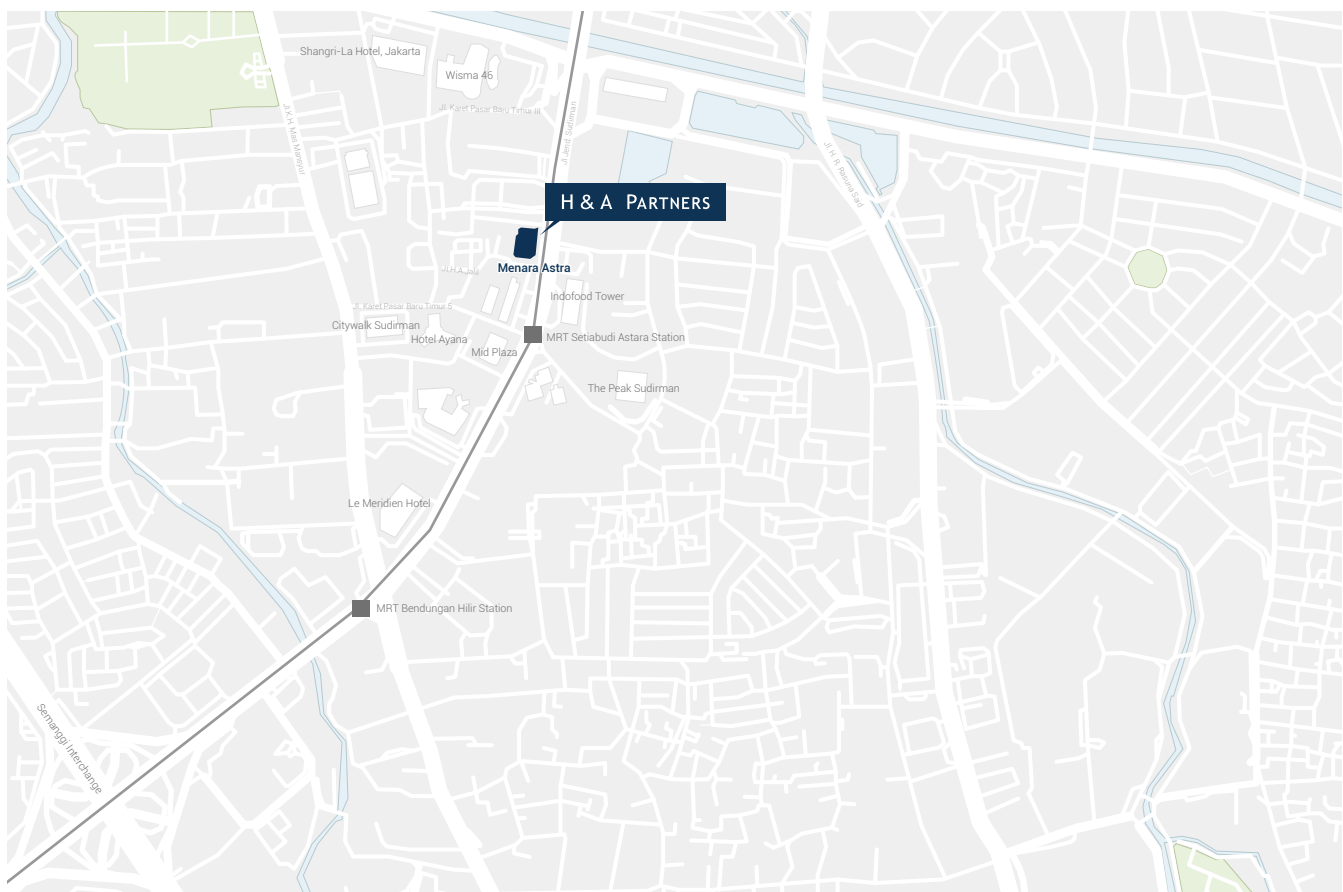

# H & A PARTNERS

in association with ANDERSON MŌRI & TOMOTSUNE

ACCESS MAP

## Jakarta

#### Public Transport

40 minutes by taxi from Soekarno-Hatta International Airport

1 minute walk from MRT Setiabudi Astara Station