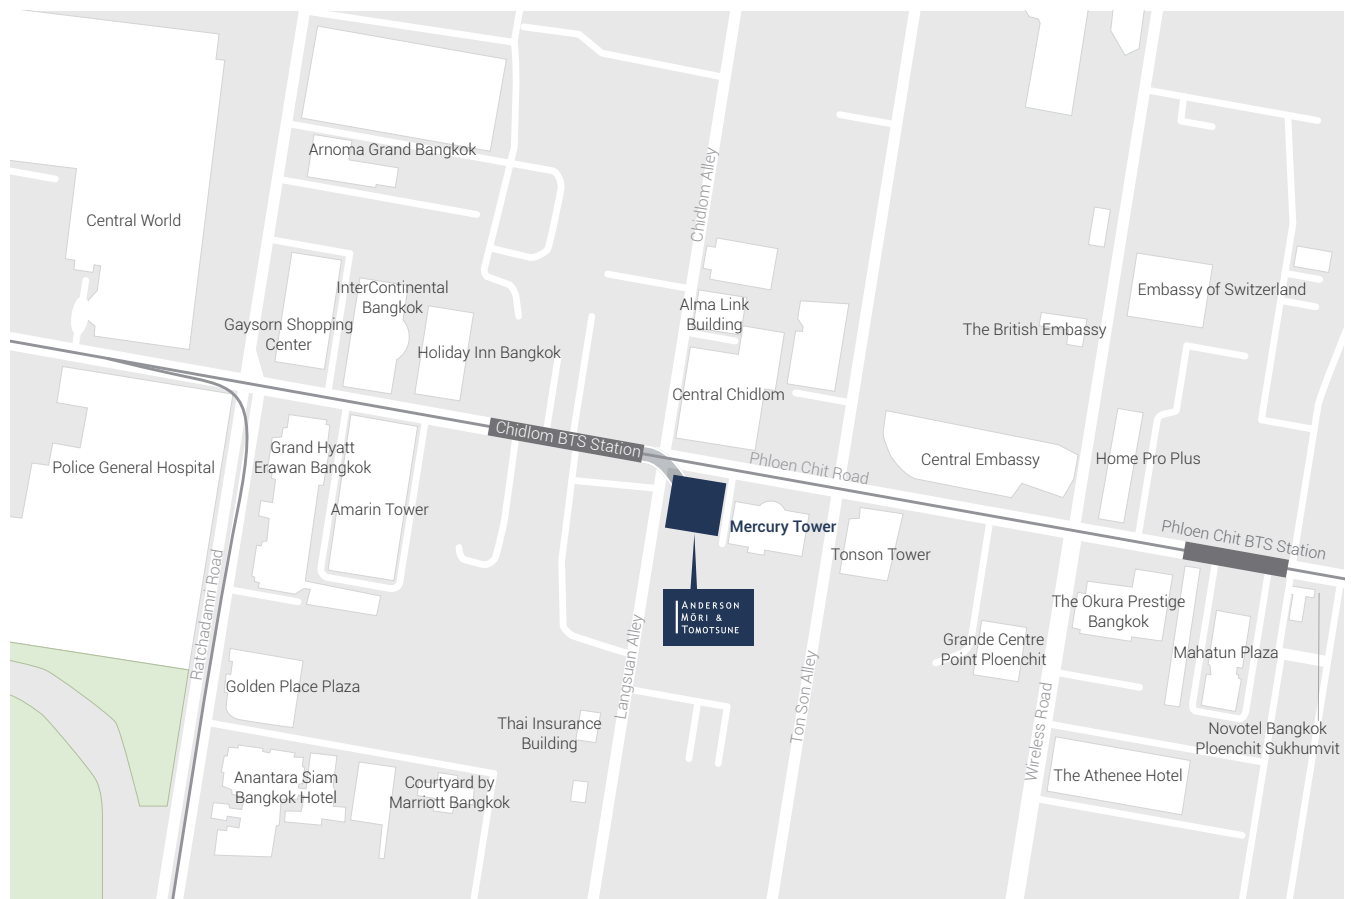

ANDERSON MŌRI & TOMOTSUNE

ACCESS MAP

曼谷分所

Anderson Mori & Tomotsune (Thailand) Co., Ltd.

地址：12th Floor, Unit 1206 Mercury Tower
540 Ploenchit Road, Lumpini Sub-district
Pathumwan District, Bangkok 10330, Thailand

TEL：66-2-658-5670 (总机)

FAX：66-2-658-5675

代表：安西 明毅

交通方式

搭乘BTS至Chitlom站 (Sukhumvit Line) 第4出口直达

从素万那普国际机场乘坐出租车约40分钟